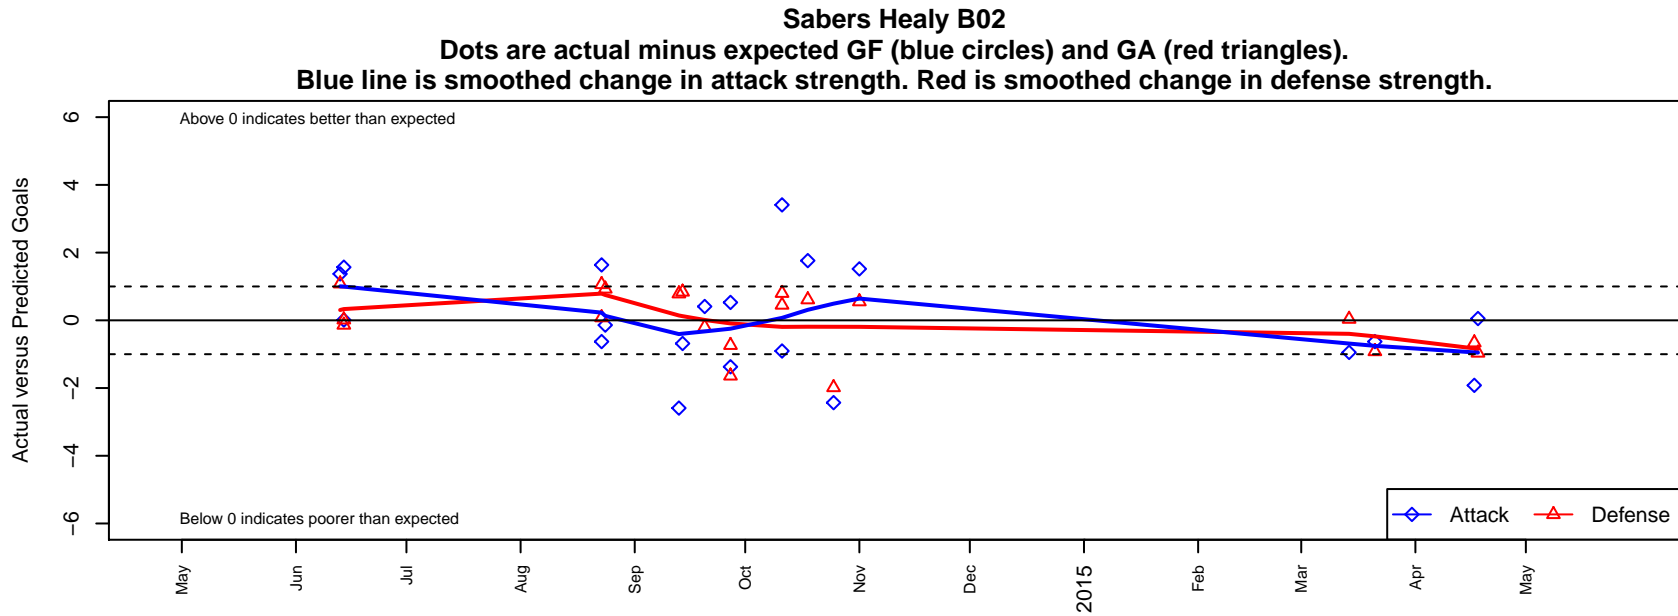

**attack and defense variance (black dot)
relative to other teams
and top 10 in region**

**attack and defense rating
relative to others at age
and all opponents in last 13 months**

Sabers Healy B02

Spokane Sabers FC
Spokane, WA
B02 total strength=415
attack=0.33 defense=0.21
fall league = PSPL–Inland Div 2 U12
spr league = Spr PSPL–Inland Div 1 U12

alt names used:
Healy
SPOKANE SABERS FC HEALY B02 (WA)
IEYSA Sabers FC B02 Healy
IEYSA Sabers FC B02 Healy

Venues played:
2014 Olivia Chaffin BU12
2014 River City Challenge U12
2014 PSPL–Inland Div 2 U12
2014 Spr PSPL–Inland Div 1 U12