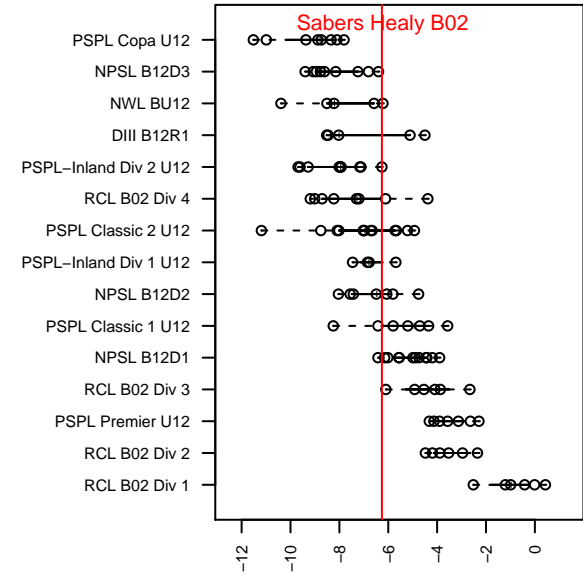

**attack and defense rating
relative to others at age
and all opponents in last 13 months**